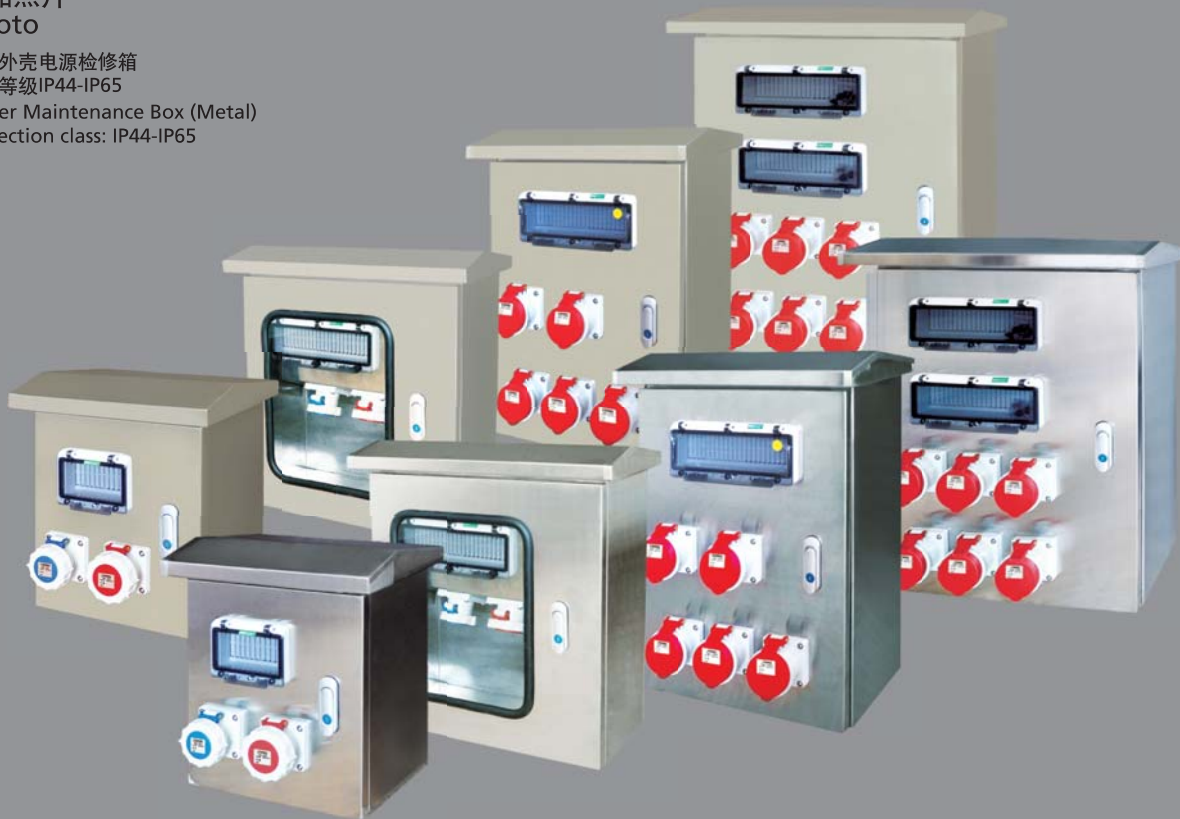

Various structures: unfold box-type, concealed-embedded, mobile, portable and etc.

There are two kinds of raw materials, a. cold-roll steel, b. stainless steel

Boxes are bended by CNC machine with special design of water proofing tank and the one-time-foam sealing strips improve the sealing of enclosure. In addition, the surface of enclosure is processed with antirust treatment and static electricity spurts. Colors are customized and that of stainless are polished-wiredrawing or static electricity spurts.

They are designed with transparent windows which is convenient and safe for operation. No need to open the doors.

技术参数

额定绝缘电压：交流400V（660V）

额定工作电压：交流230/400V、直流440V

额定工作频率：50Hz

防护等级：IP44、IP65

单回路输出电流：10A、16A、32A、63A、125A等

单回路输出电压：20-25V、40-50V、100-130V、200-250V、

380-480V、500-660V

输出插座极数：1P+N+PE、3P+PE、3P+N+PE

适应环境：温度为-30℃~+40℃户内、外场合

Technical Parameter

Rated insulation voltage: AC 400V (660V)

Rated operation voltage: AC 230/400V, 440VDC

Rated frequency: 50Hz

Protection class: IP65

Single-loop output current: 10A, 16A, 32A, 63A, 125A etc.

Single-loop output voltage: 20-25V, 40-50V, 100-130V, 200-250V, 380-480V, 500-660V

Poles of output socket: 1P + N + PE, 3P + PE, 3P + N + PE

Applicable environment: temperature -30℃ +40℃, indoor & outdoor

H

产品照片 Photo

金属外壳电源检修箱

防护等级IP44-IP65

Power Maintenance Box (Metal)

Protection class: IP44-IP65