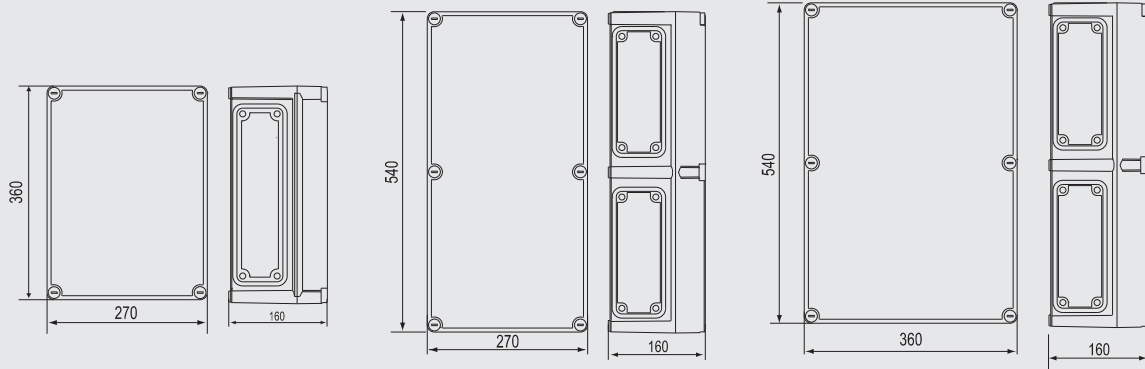

Temperature Range: ABS: -40°C~+85°C

PC: -40°C~+120°C

Flame retardance: ABS: UL94HB

PC/ABS: UL94-5VA

PC: UL94-V-0, UL94-HB

PBT/PC: UL94-5VA

IP rating: IP67

外形尺寸
Dimension