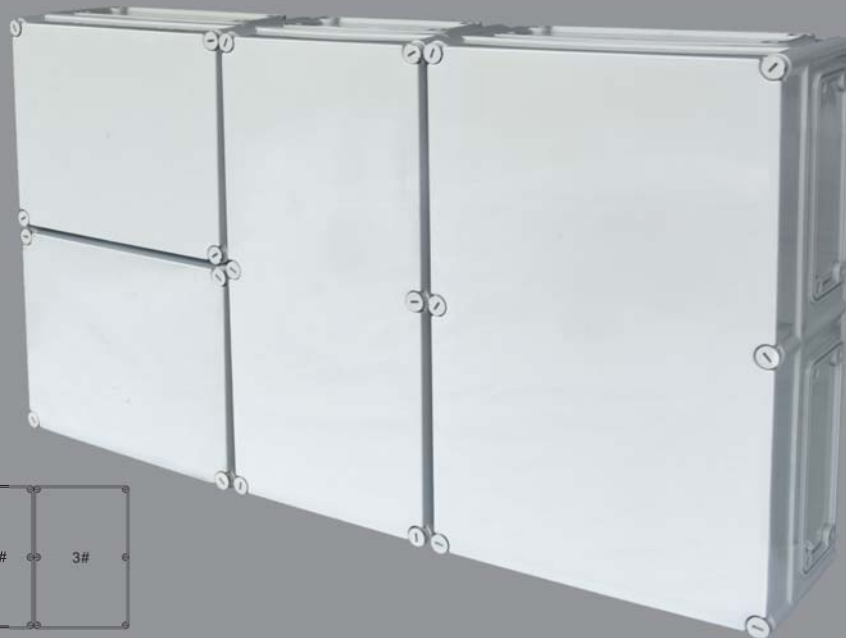

产品拼装图
Assembly Photo

H 所有密封条与箱体一体化，简单得擦入拼装，不仅相同规格的箱体可互相拼装，不同规格的箱体也可互相拼装。
Easy to integrat various boxs customized.
high sealability.