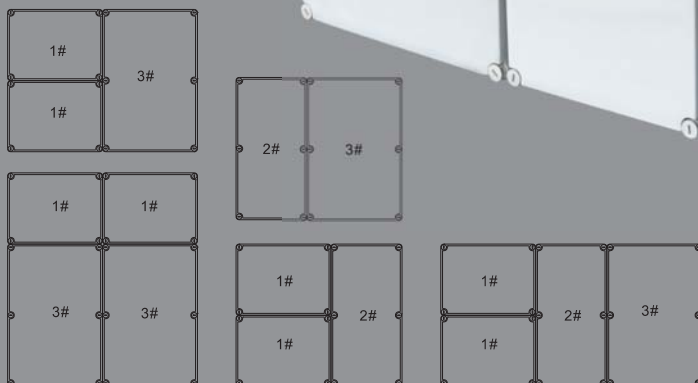

产品拼装图
Assembly Photo

H 所有密封条与箱体一体化，简单得擦入拼装，不仅相同规格的箱体可互相拼装，不同规格的箱体也可互相拼装。
Easy to integrat various boxs customized.
high sealability.